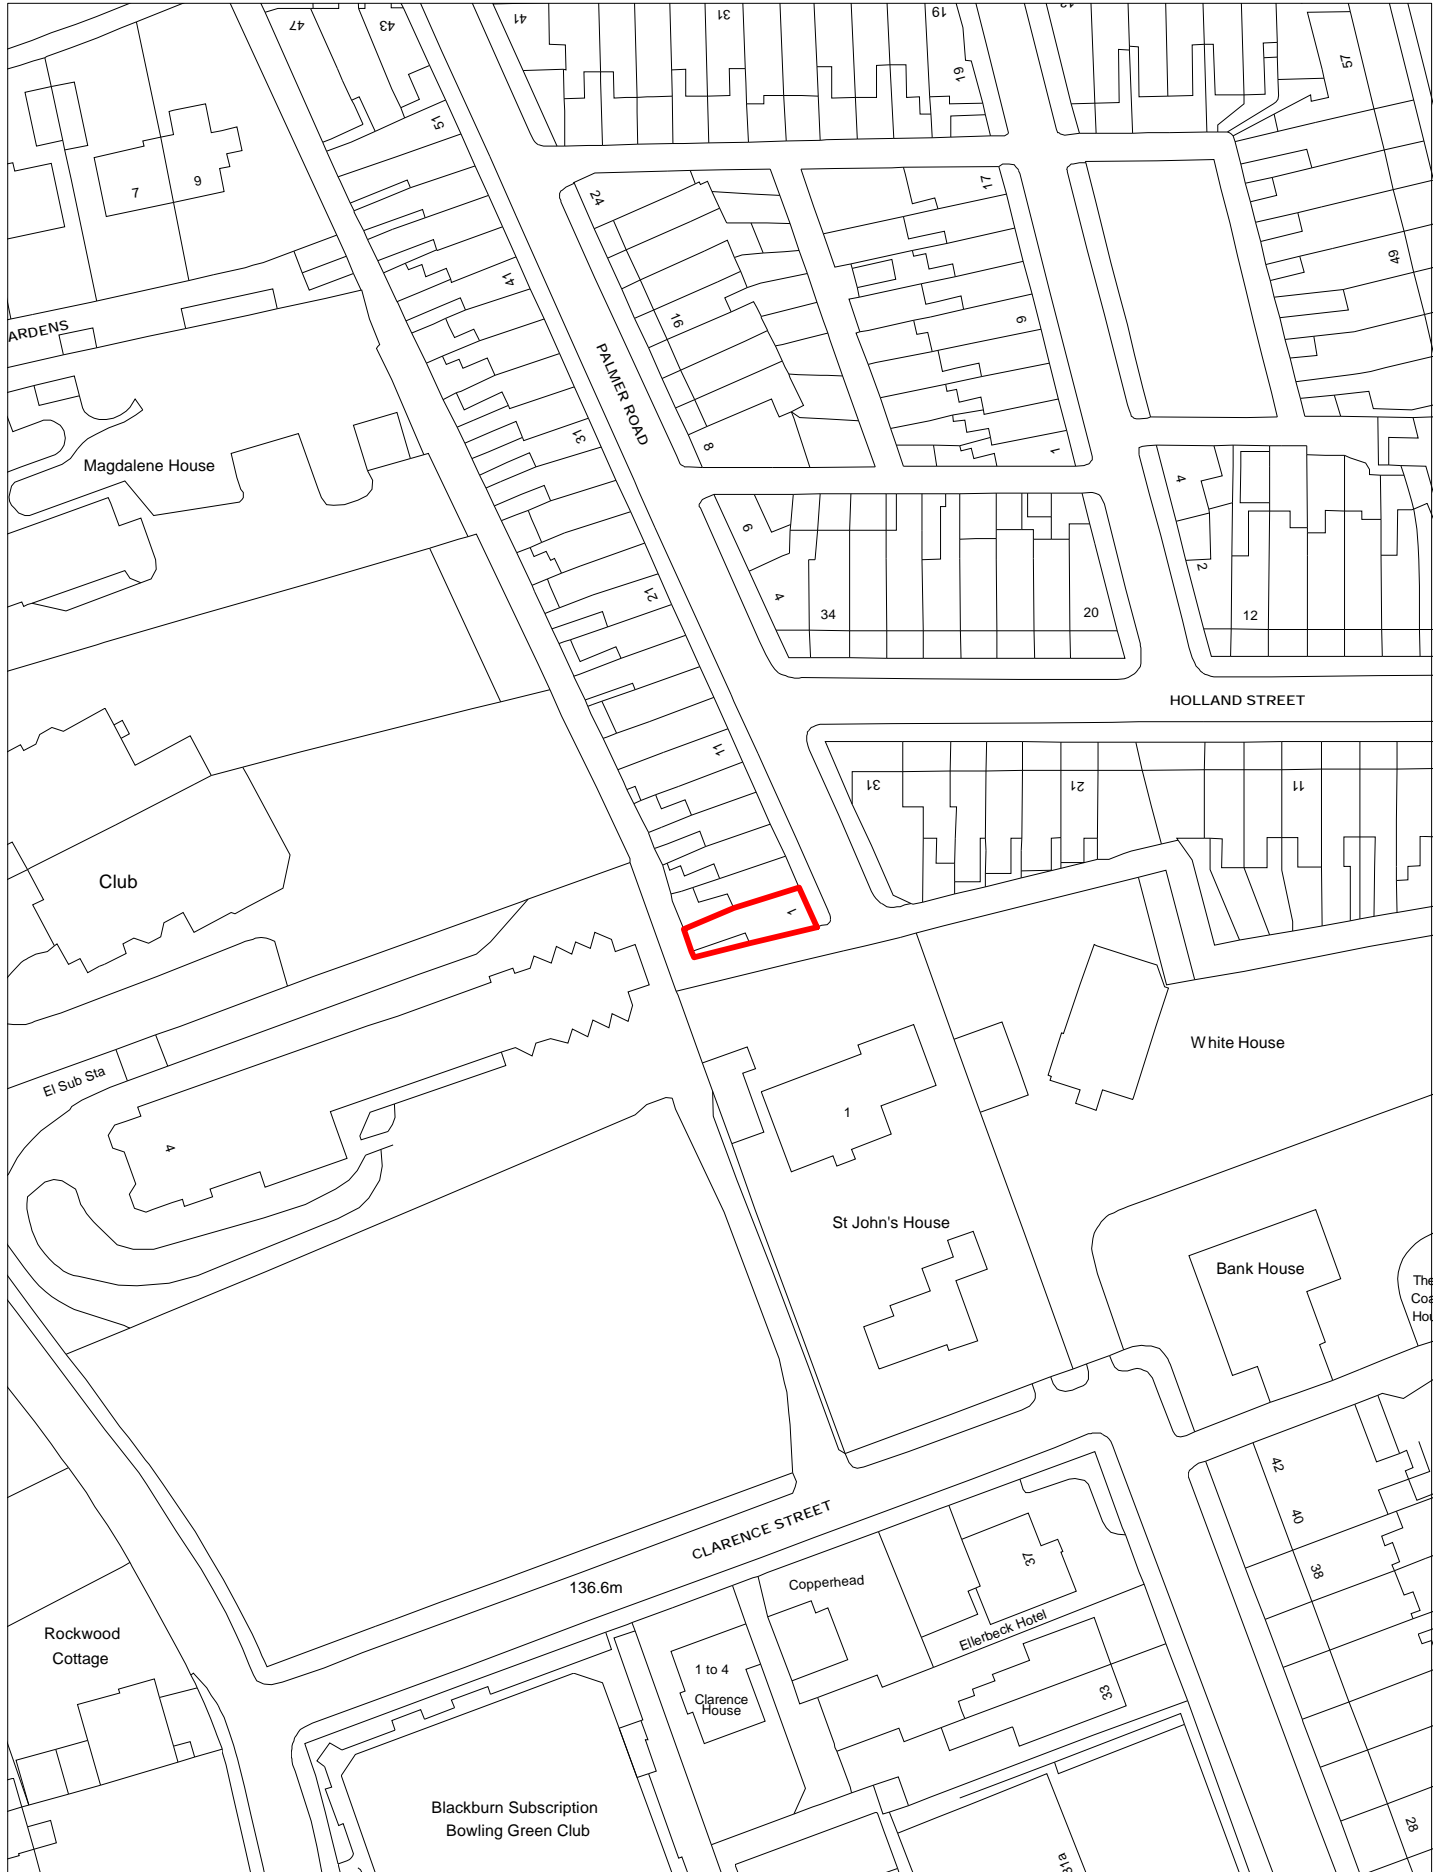

1 PALMER ROAD, BLACKBURN

Scale 1:1000 @ A4

© Crown copyright and database rights 2020. Ordnance Survey licence number: 100019493