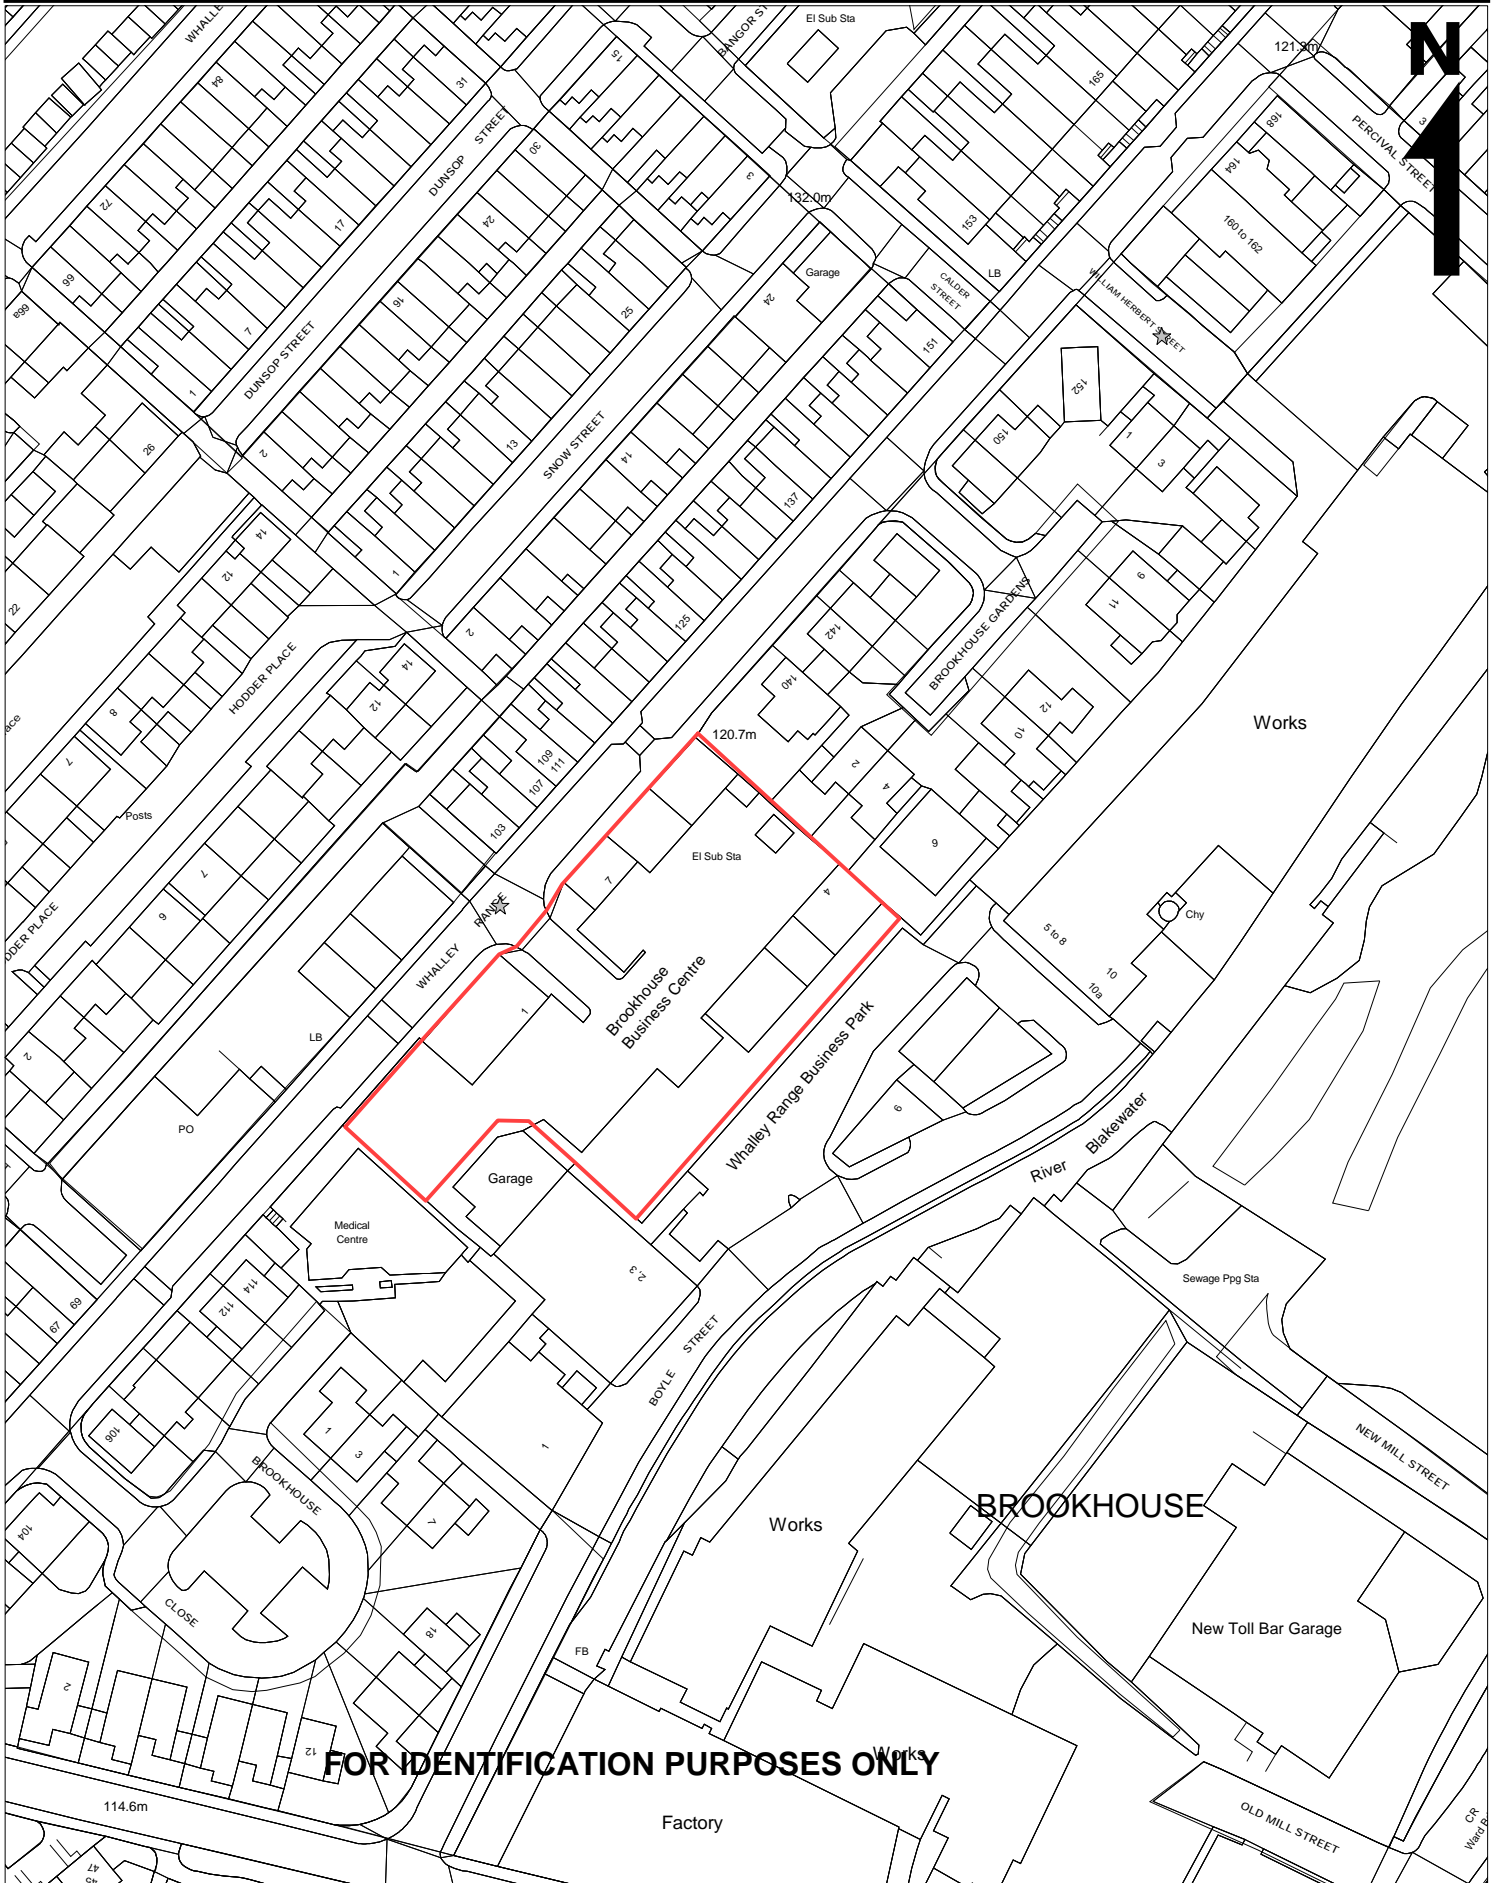

GROWTH AND DEVELOPMENT DEPARTMENT

TITLE: BROOKHOUSE BUSINESS CENTRE, WHALLEY RANGE, BLACKBURN

DATE : 30TH AUGUST 2019

SCALE : 1:1250

FOR IDENTIFICATION PURPOSES ONLY