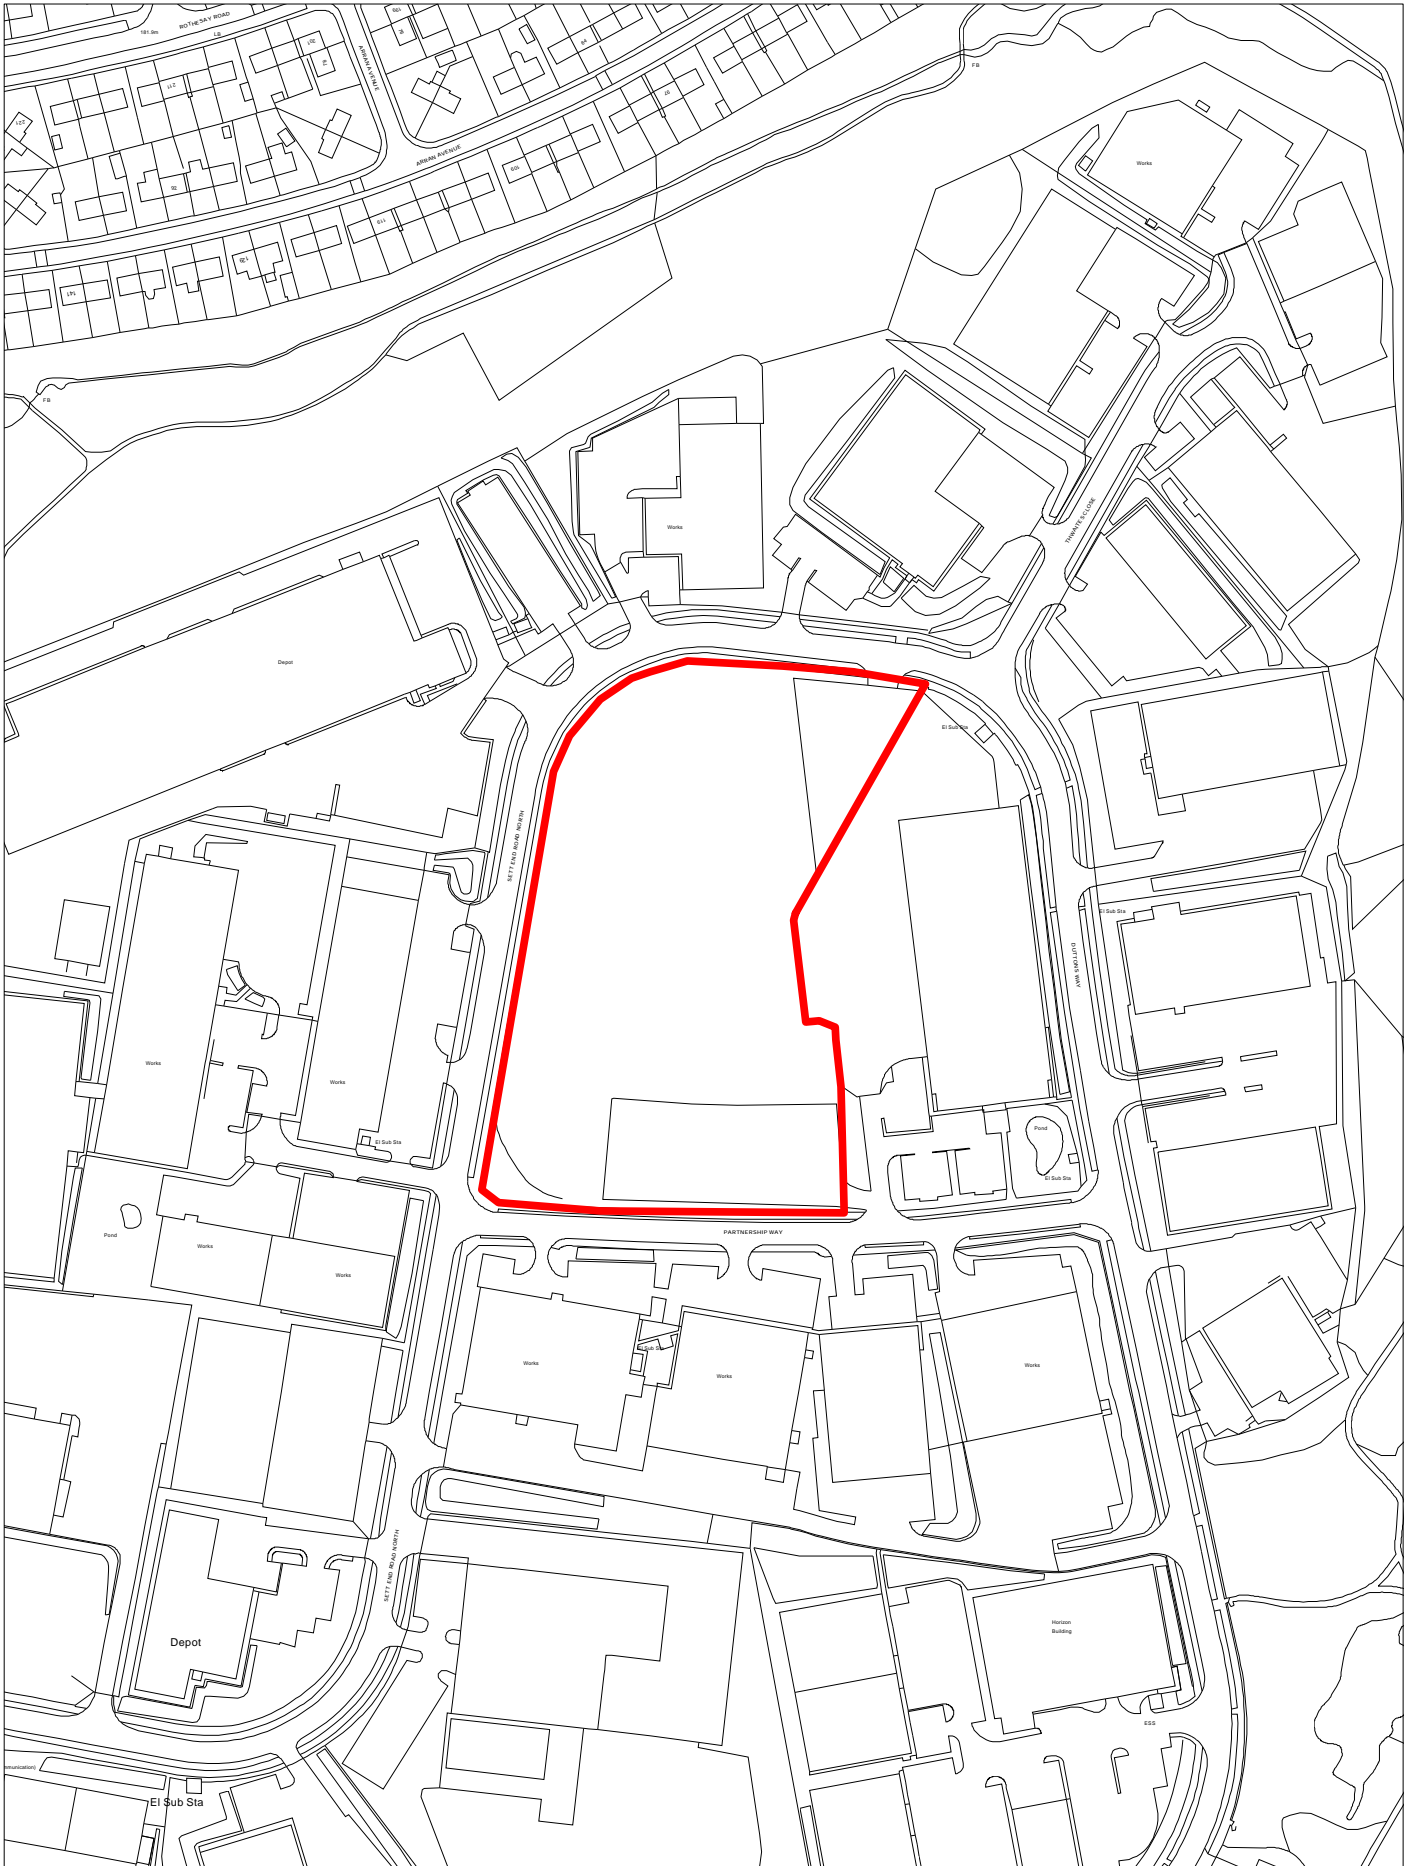

ANNEX 1 - PLOT C, PARTNERSHIP WAY, SHADSWORTH, BLACKBURN

Scale 1:2500

© Crown copyright and database rights 2019.
Ordnance Survey licence number: 100019493