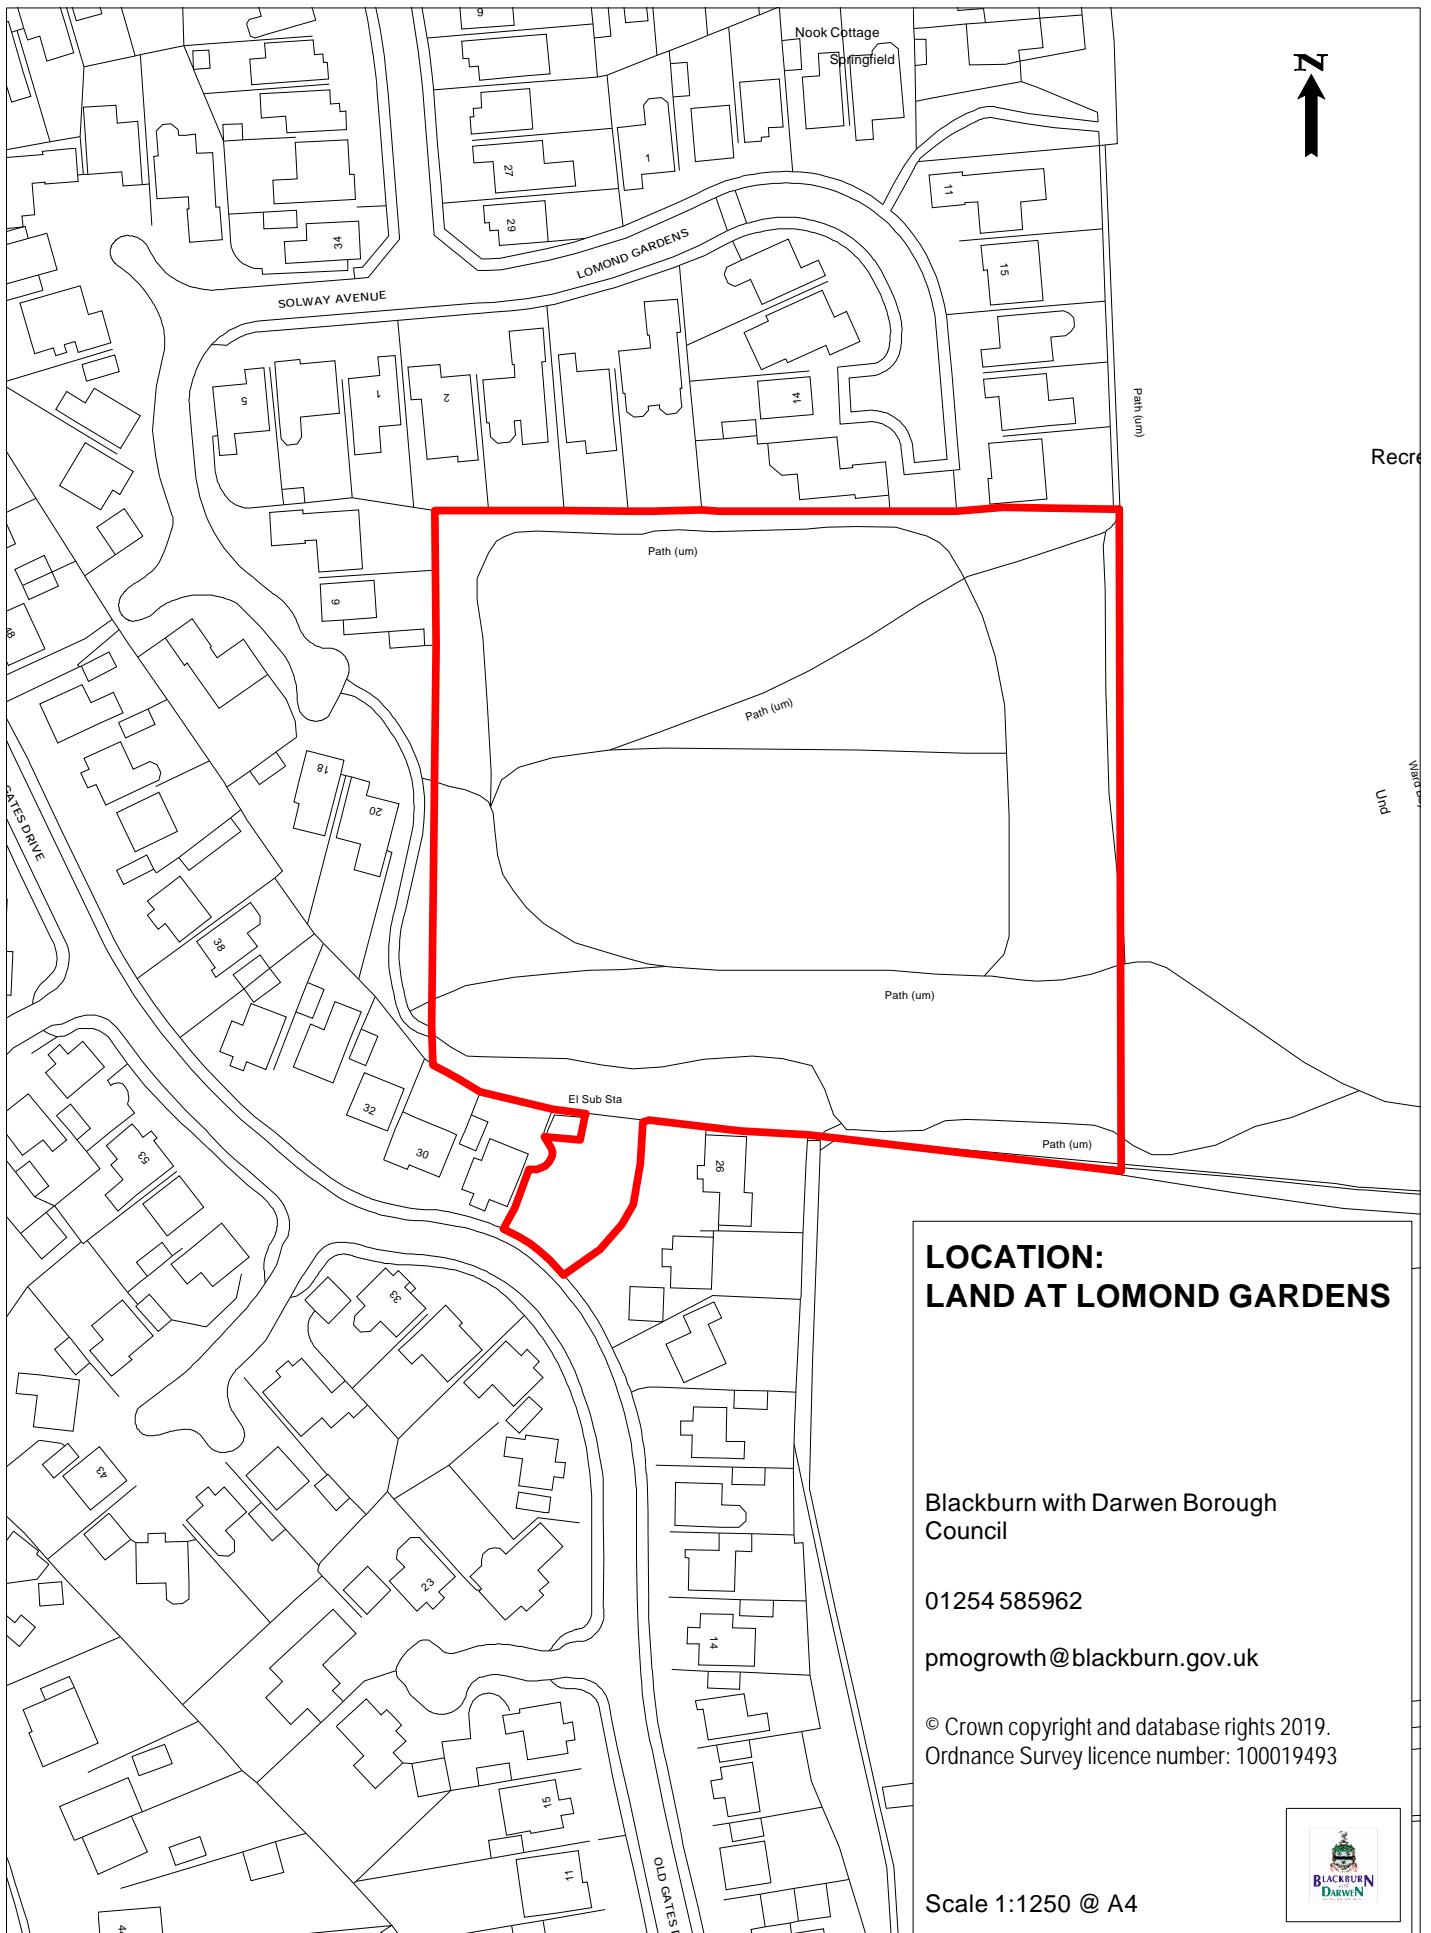

Appendix A - LAND AT LOMOND GARDENS COUNCIL OWNERSHIP PLAN

LOCATION: LAND AT LOMOND GARDENS

Blackburn with Darwen Borough
Council

01254 585962

pmogrowth@blackburn.gov.uk

© Crown copyright and database rights 2019.
Ordnance Survey licence number: 100019493

Scale 1:1250 @ A4